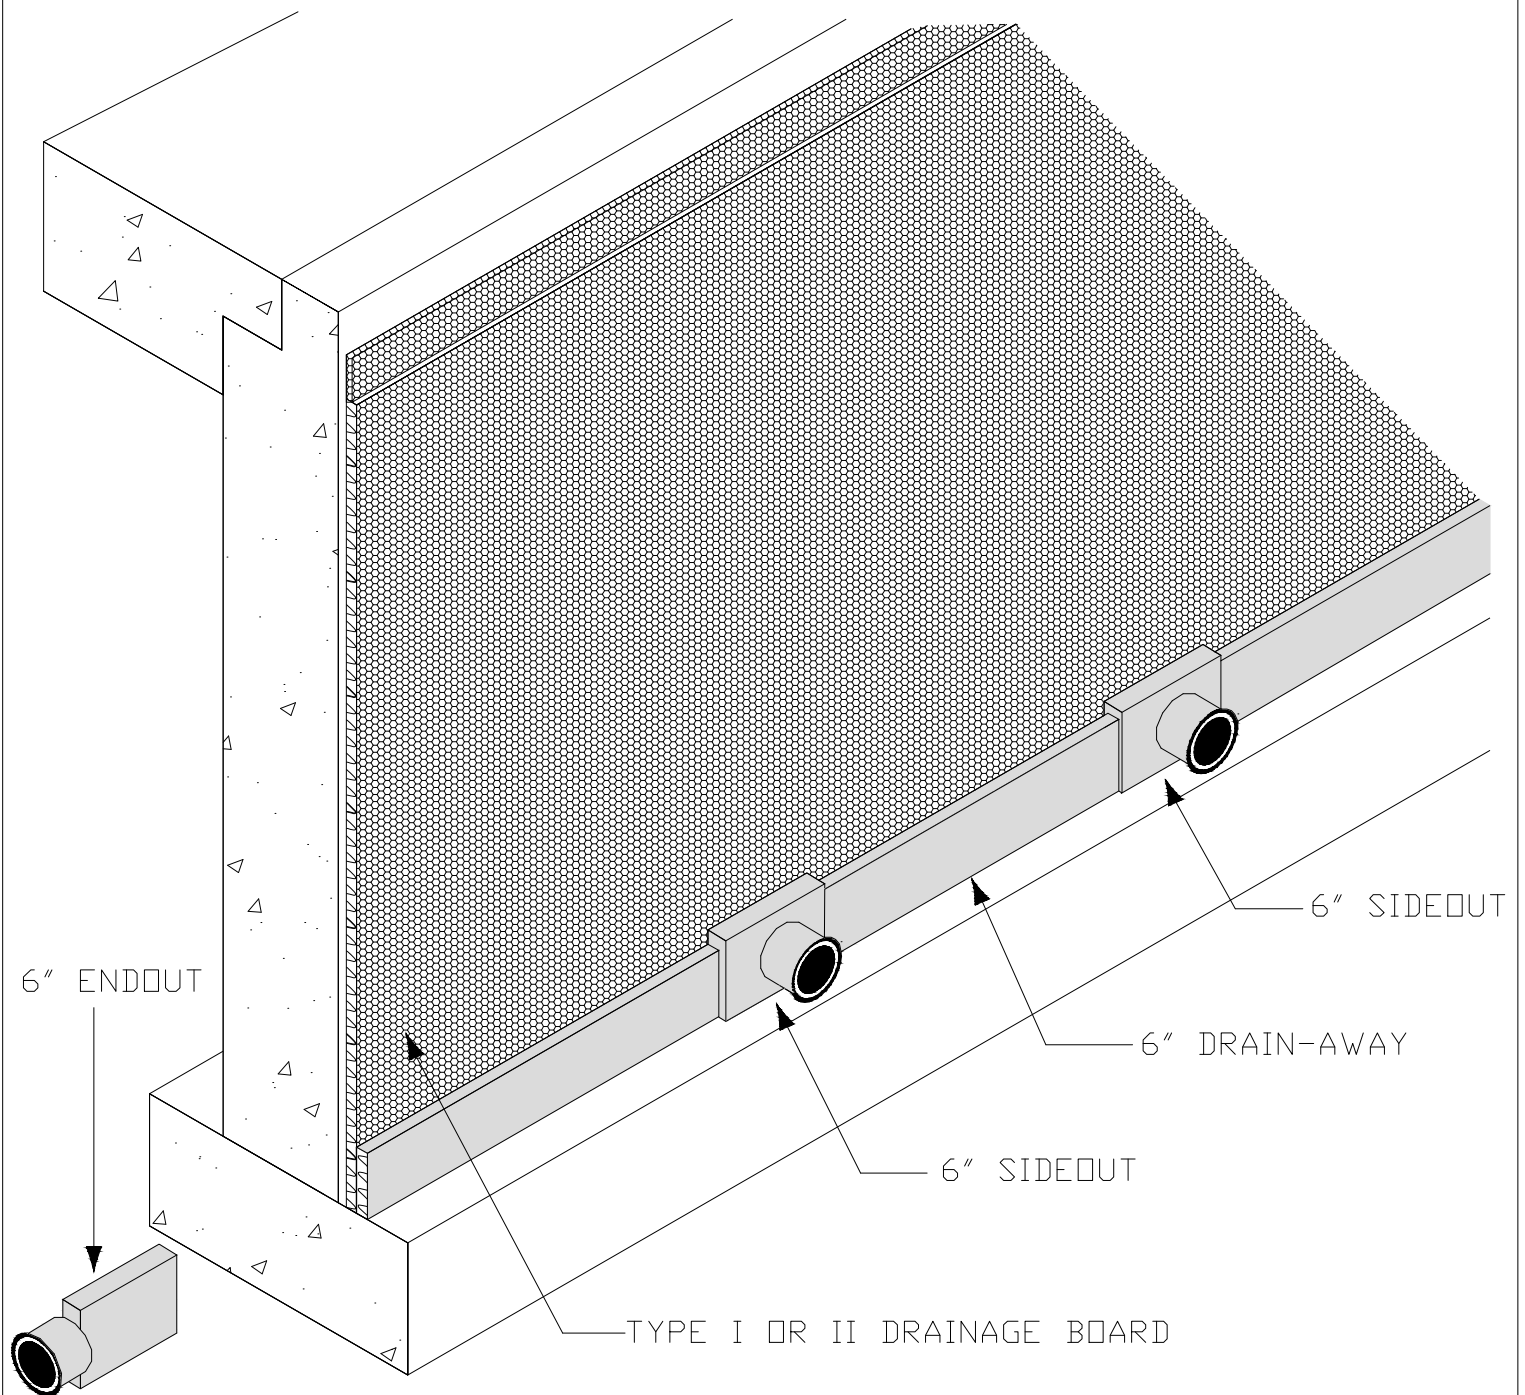

TYPICAL WALL DRAINAGE WATER COLLECTION DETAIL

Mar-flex Waterproofing & Building Products
500 Business Parkway
Carlisle, OH 45005
513-422-7285/800-498-1411
www.mar-flex.com

DB6"/WDWCD