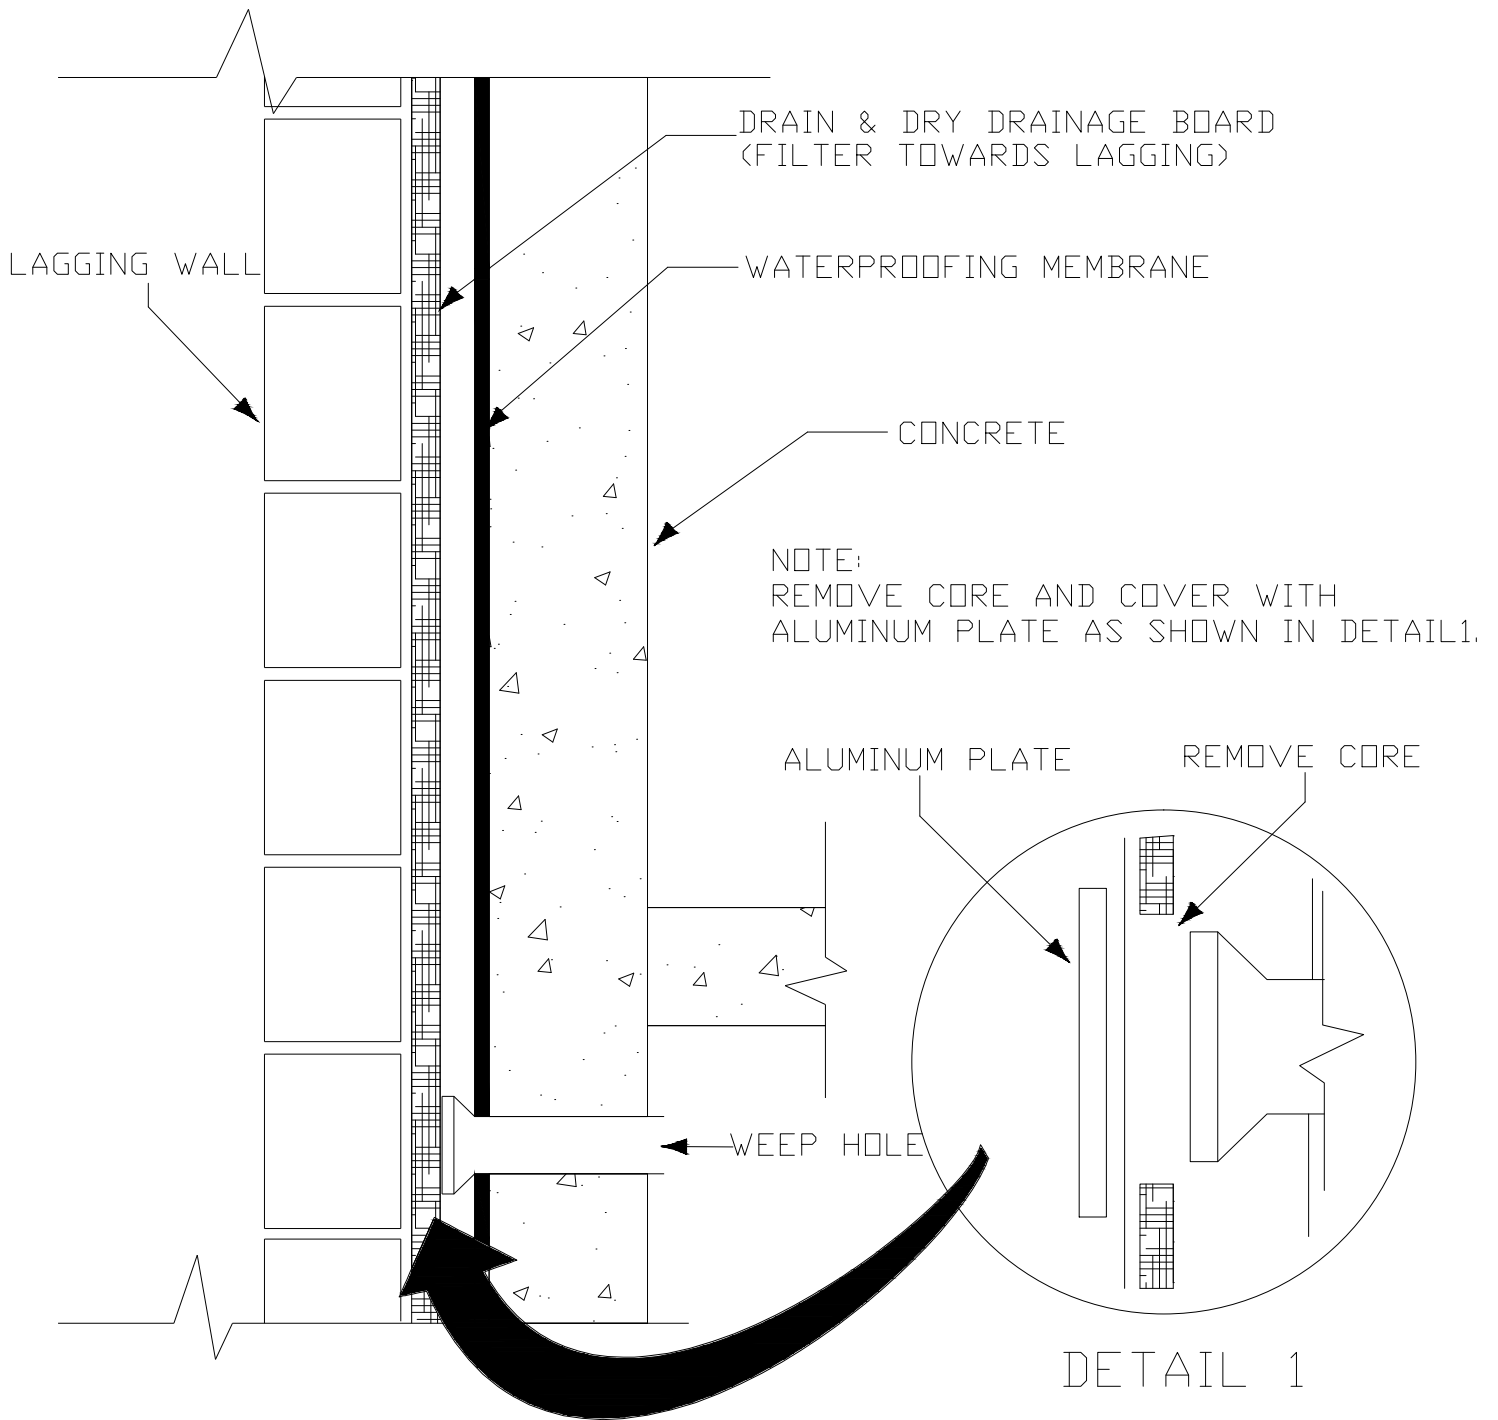

TYPICAL LAGGING WALL DETAIL

Mar-flex Waterproofing & Building Products
500 Business Parkway
Carlisle, OH 45005
513-422-7285/800-498-1411
www.mar-flex.com

DD2/LWD